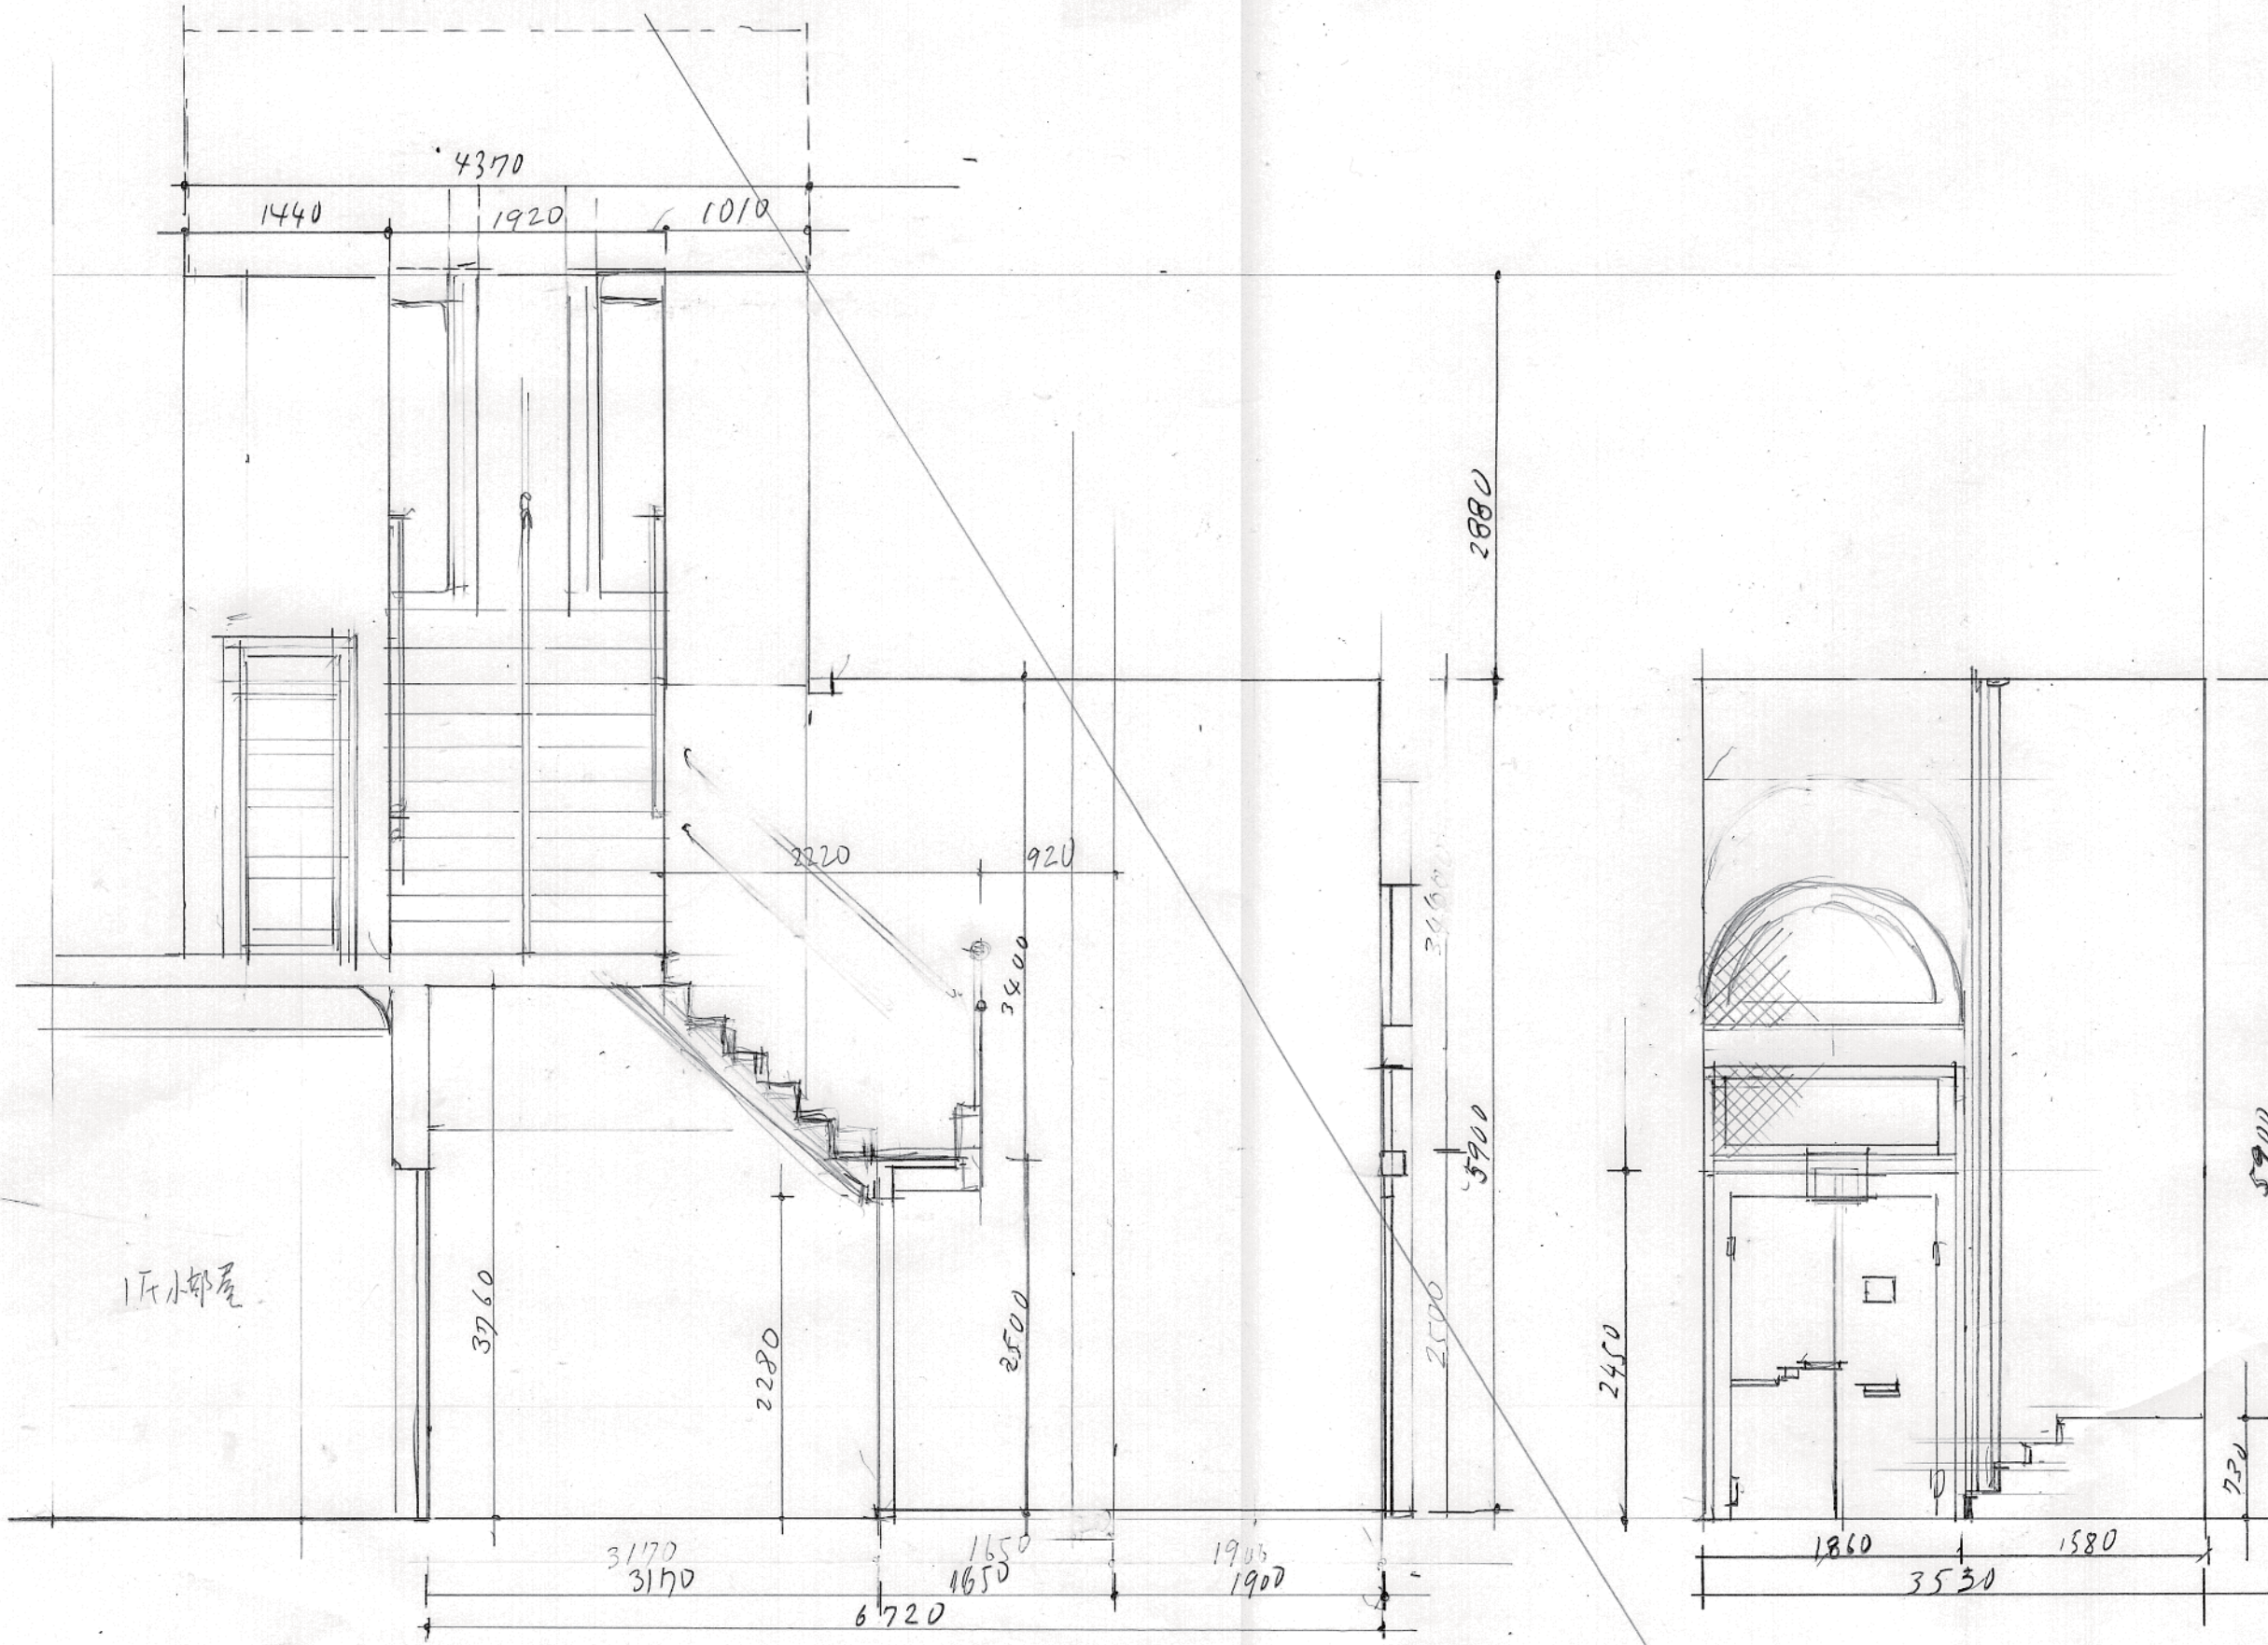

**Williamsburg Art & Historical Center DRAWINGS**

s:1/50mm

Williamsburg Art & Historical Center 2nd floor GALLERY A floor plan s:1/50mm

1' = 12" = 30.48 cm; 1" = 2.54 cm

Williamsburg Art & Historical Center 2nd floor GALLERY A elevation s:1/50mm

1' = 12" = 30.48 cm; 1" = 2.54 cm

Williamsburg Art & Historical Center 2nd floor GALLERY A elevation s:1/50mm

1' = 12" = 30.48 cm; 1" = 2.54 cm

Williamsburg Art & Historical Center 1st floor small room s:1/50mm

1' = 12" = 30.48 cm; 1" = 2.54 cm

Williamsburg Art & Historical Center stair hall s:1/50mm

1' = 12" = 30.48 cm; 1" = 2.54 cm