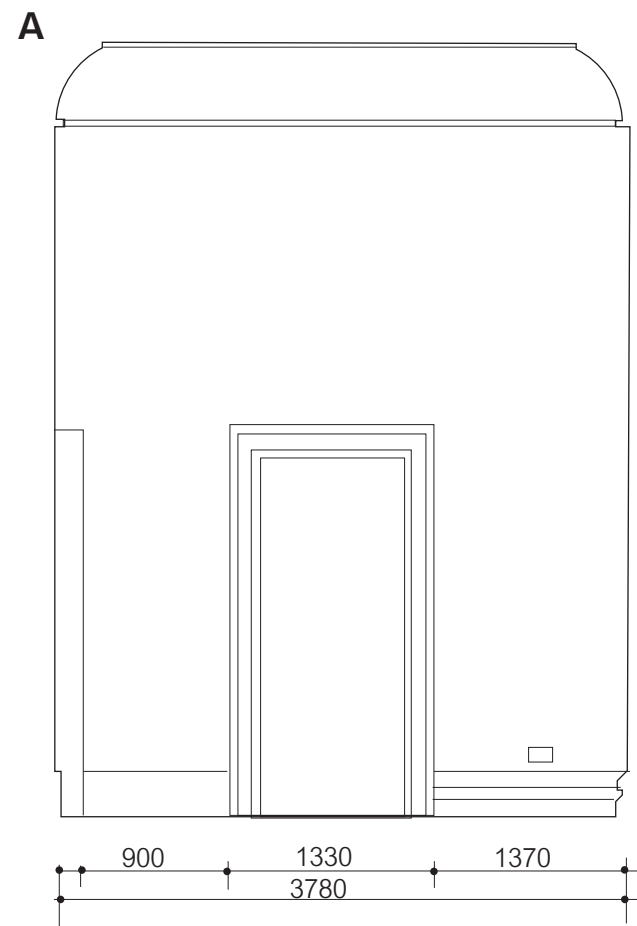

**Williamsburg Art & Historical Center DRAWINGS**

s:1/50mm

Williamsburg Art & Historical Center 2nd floor GALLERY A floor plan s:1/50mm

1' = 12" = 30.48 cm; 1" = 2.54 cm

Williamsburg Art & Historical Center 2nd floor GALLERY A elevation s:1/50mm

1' = 12" = 30.48 cm; 1" = 2.54 cm

Williamsburg Art & Historical Center 2nd floor GALLERY A elevation s:1/50mm

1' = 12" = 30.48 cm; 1" = 2.54 cm

Williamsburg Art & Historical Center 1st floor small room s:1/50mm

1' = 12" = 30.48 cm; 1" = 2.54 cm

Williamsburg Art & Historical Center stair hall s:1/50mm

1' = 12" = 30.48 cm; 1" = 2.54 cm