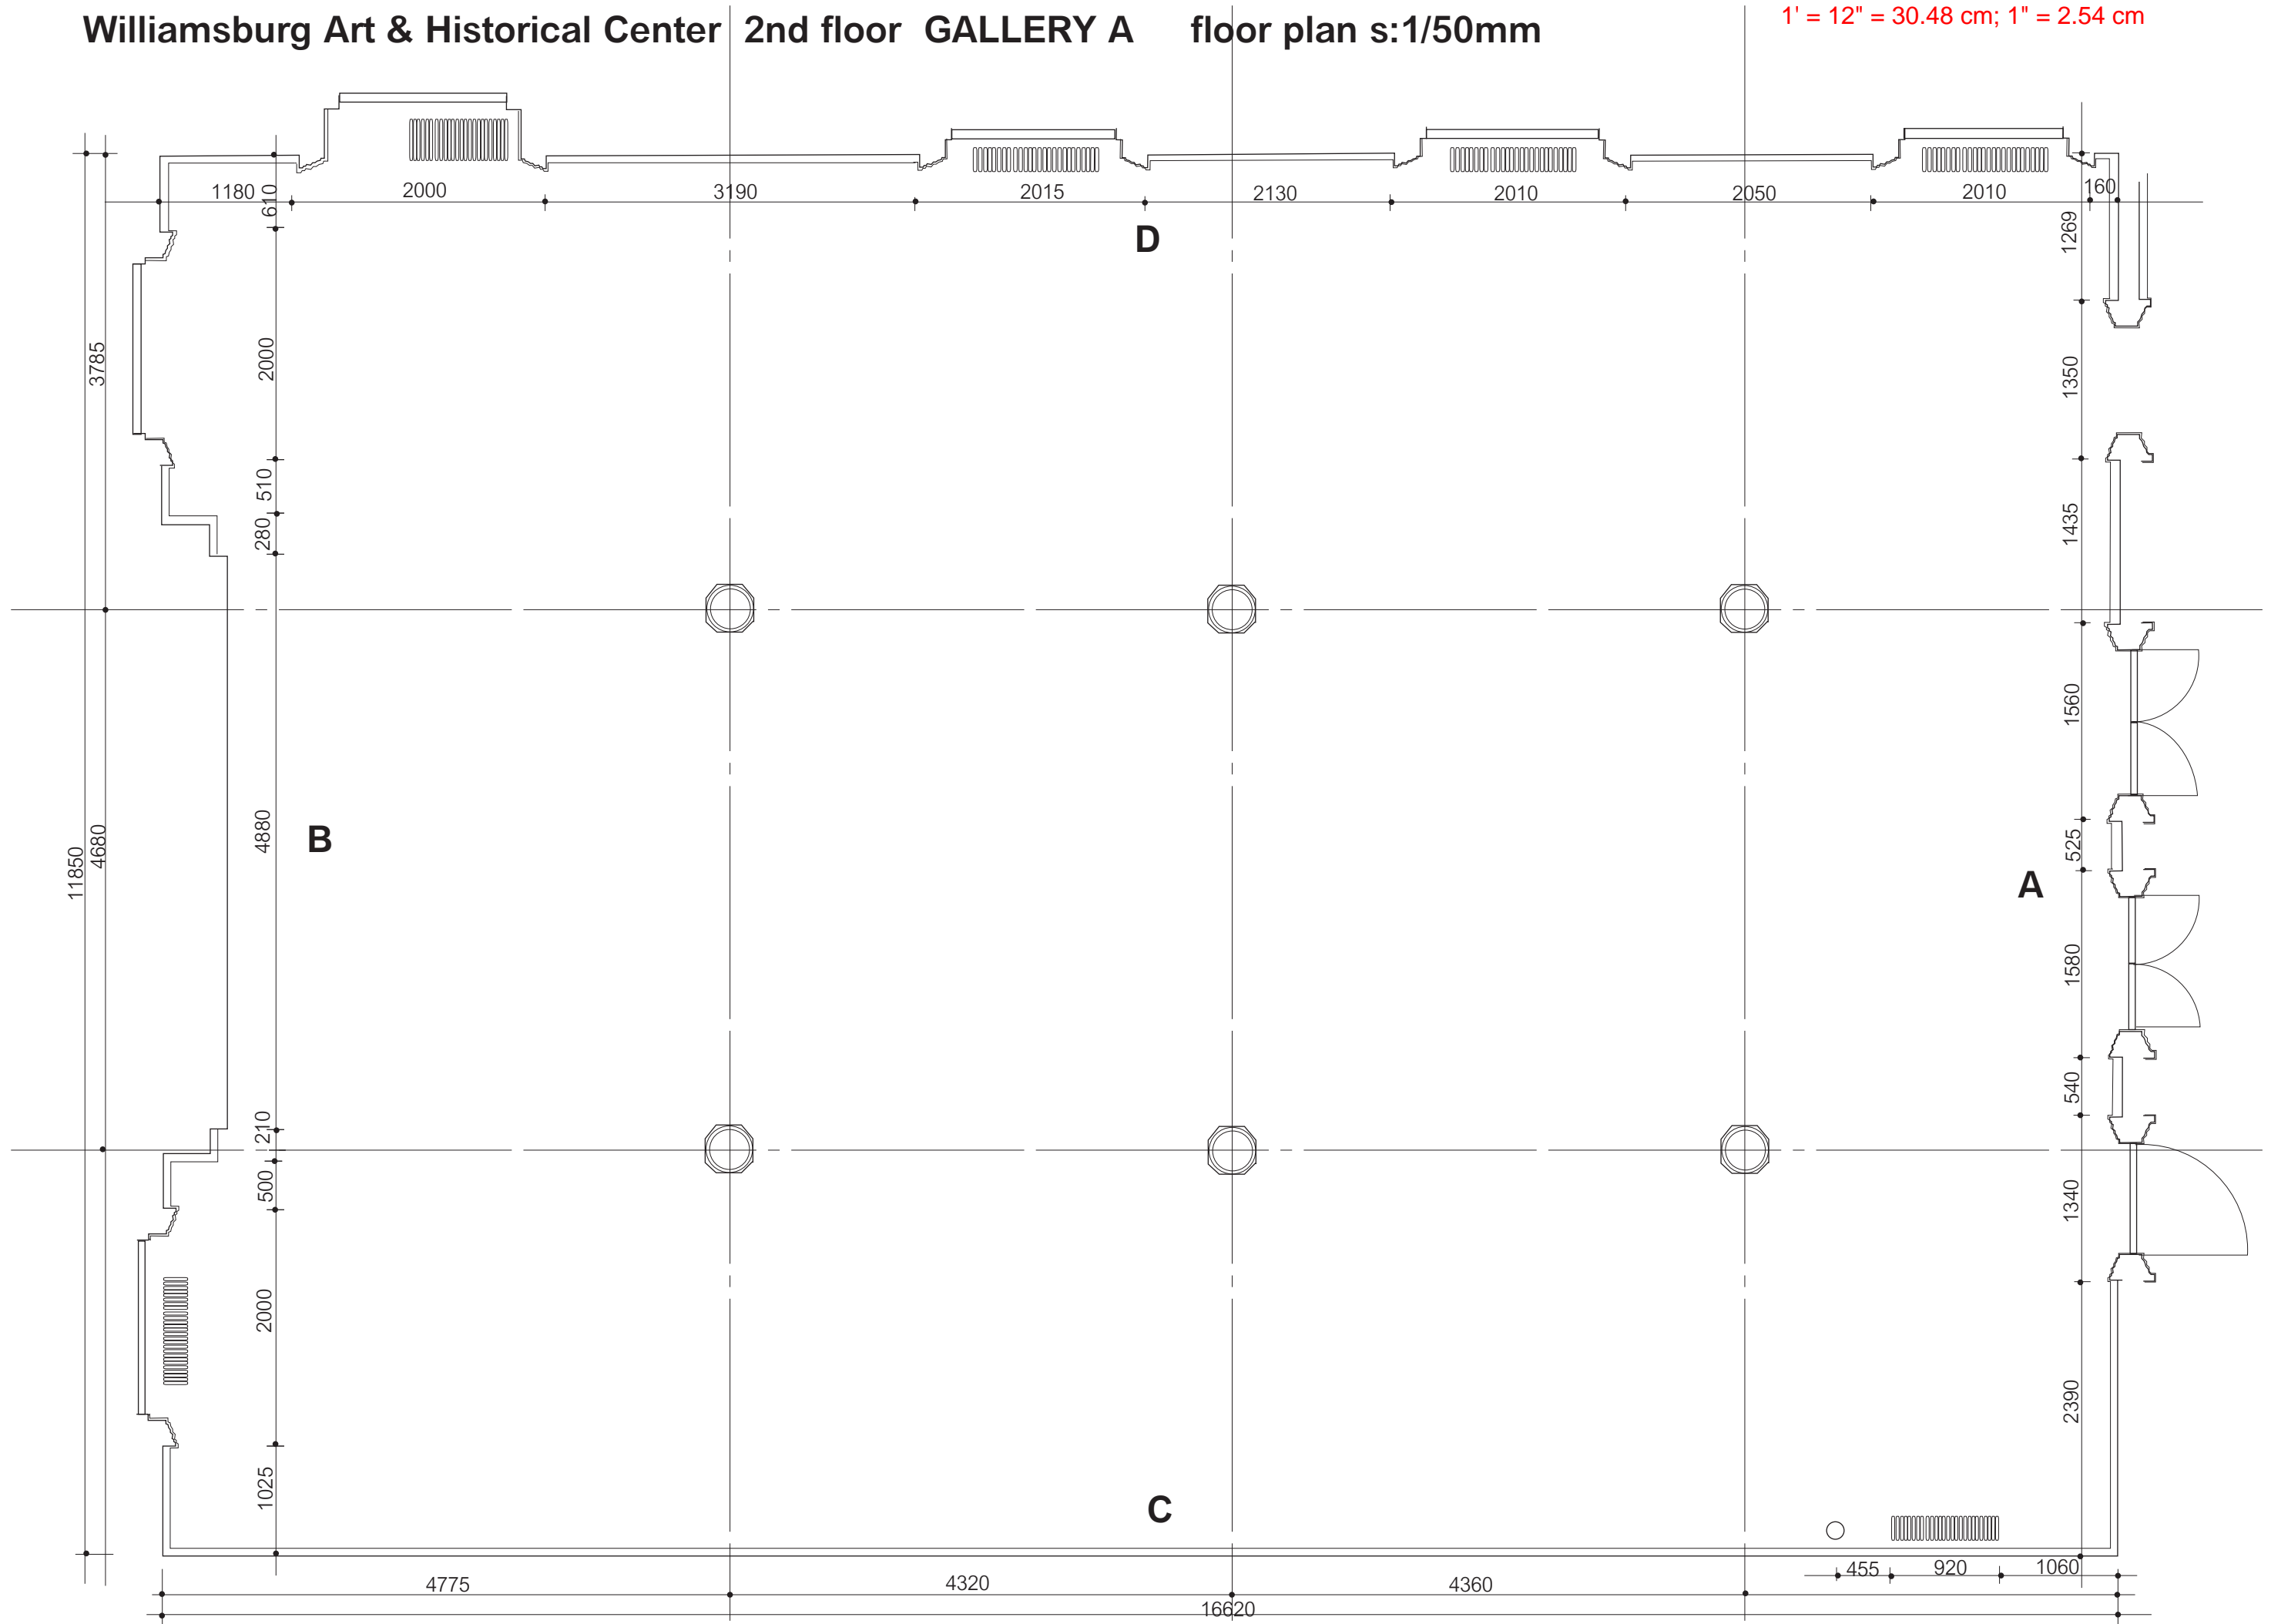

**Williamsburg Art & Historical Center DRAWINGS**

s:1/50mm

Williamsburg Art & Historical Center 2nd floor GALLERY A floor plan s:1/50mm

1' = 12" = 30.48 cm; 1" = 2.54 cm

Williamsburg Art & Historical Center 2nd floor GALLERY A elevation s:1/50mm

1' = 12" = 30.48 cm; 1" = 2.54 cm

Williamsburg Art & Historical Center 2nd floor GALLERY A elevation s:1/50mm

1' = 12" = 30.48 cm; 1" = 2.54 cm

Williamsburg Art & Historical Center 1st floor small room s:1/50mm

1' = 12" = 30.48 cm; 1" = 2.54 cm

Williamsburg Art & Historical Center stair hall s:1/50mm

1' = 12" = 30.48 cm; 1" = 2.54 cm