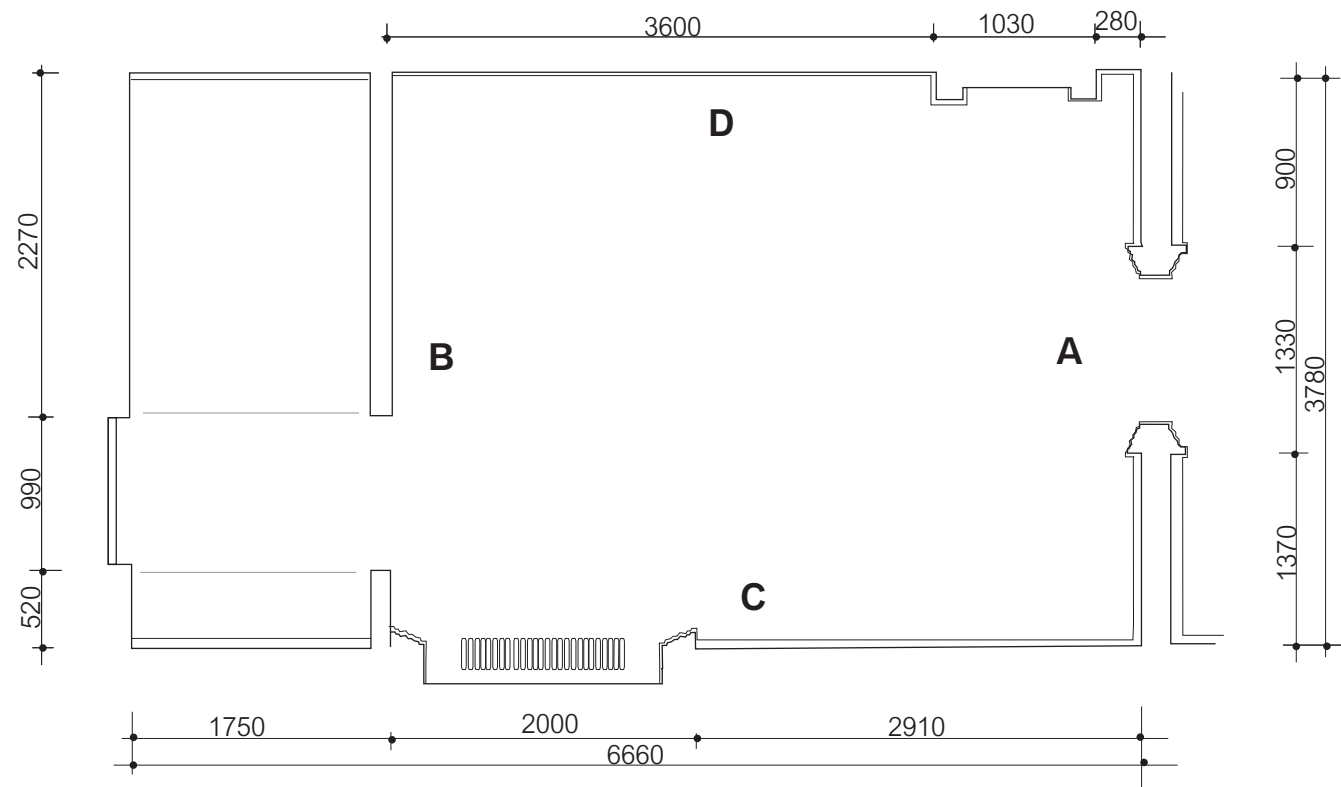

**Williamsburg Art & Historical Center DRAWINGS**

s:1/50mm

Williamsburg Art & Historical Center 2nd floor GALLERY A floor plan s:1/50mm

1' = 12" = 30.48 cm; 1" = 2.54 cm

Williamsburg Art & Historical Center 2nd floor GALLERY A elevation s:1/50mm

1' = 12" = 30.48 cm; 1" = 2.54 cm

Williamsburg Art & Historical Center 2nd floor GALLERY A elevation s:1/50mm

1' = 12" = 30.48 cm; 1" = 2.54 cm

Williamsburg Art & Historical Center 1st floor small room s:1/50mm

1' = 12" = 30.48 cm; 1" = 2.54 cm

Williamsburg Art & Historical Center stair hall s:1/50mm

1' = 12" = 30.48 cm; 1" = 2.54 cm