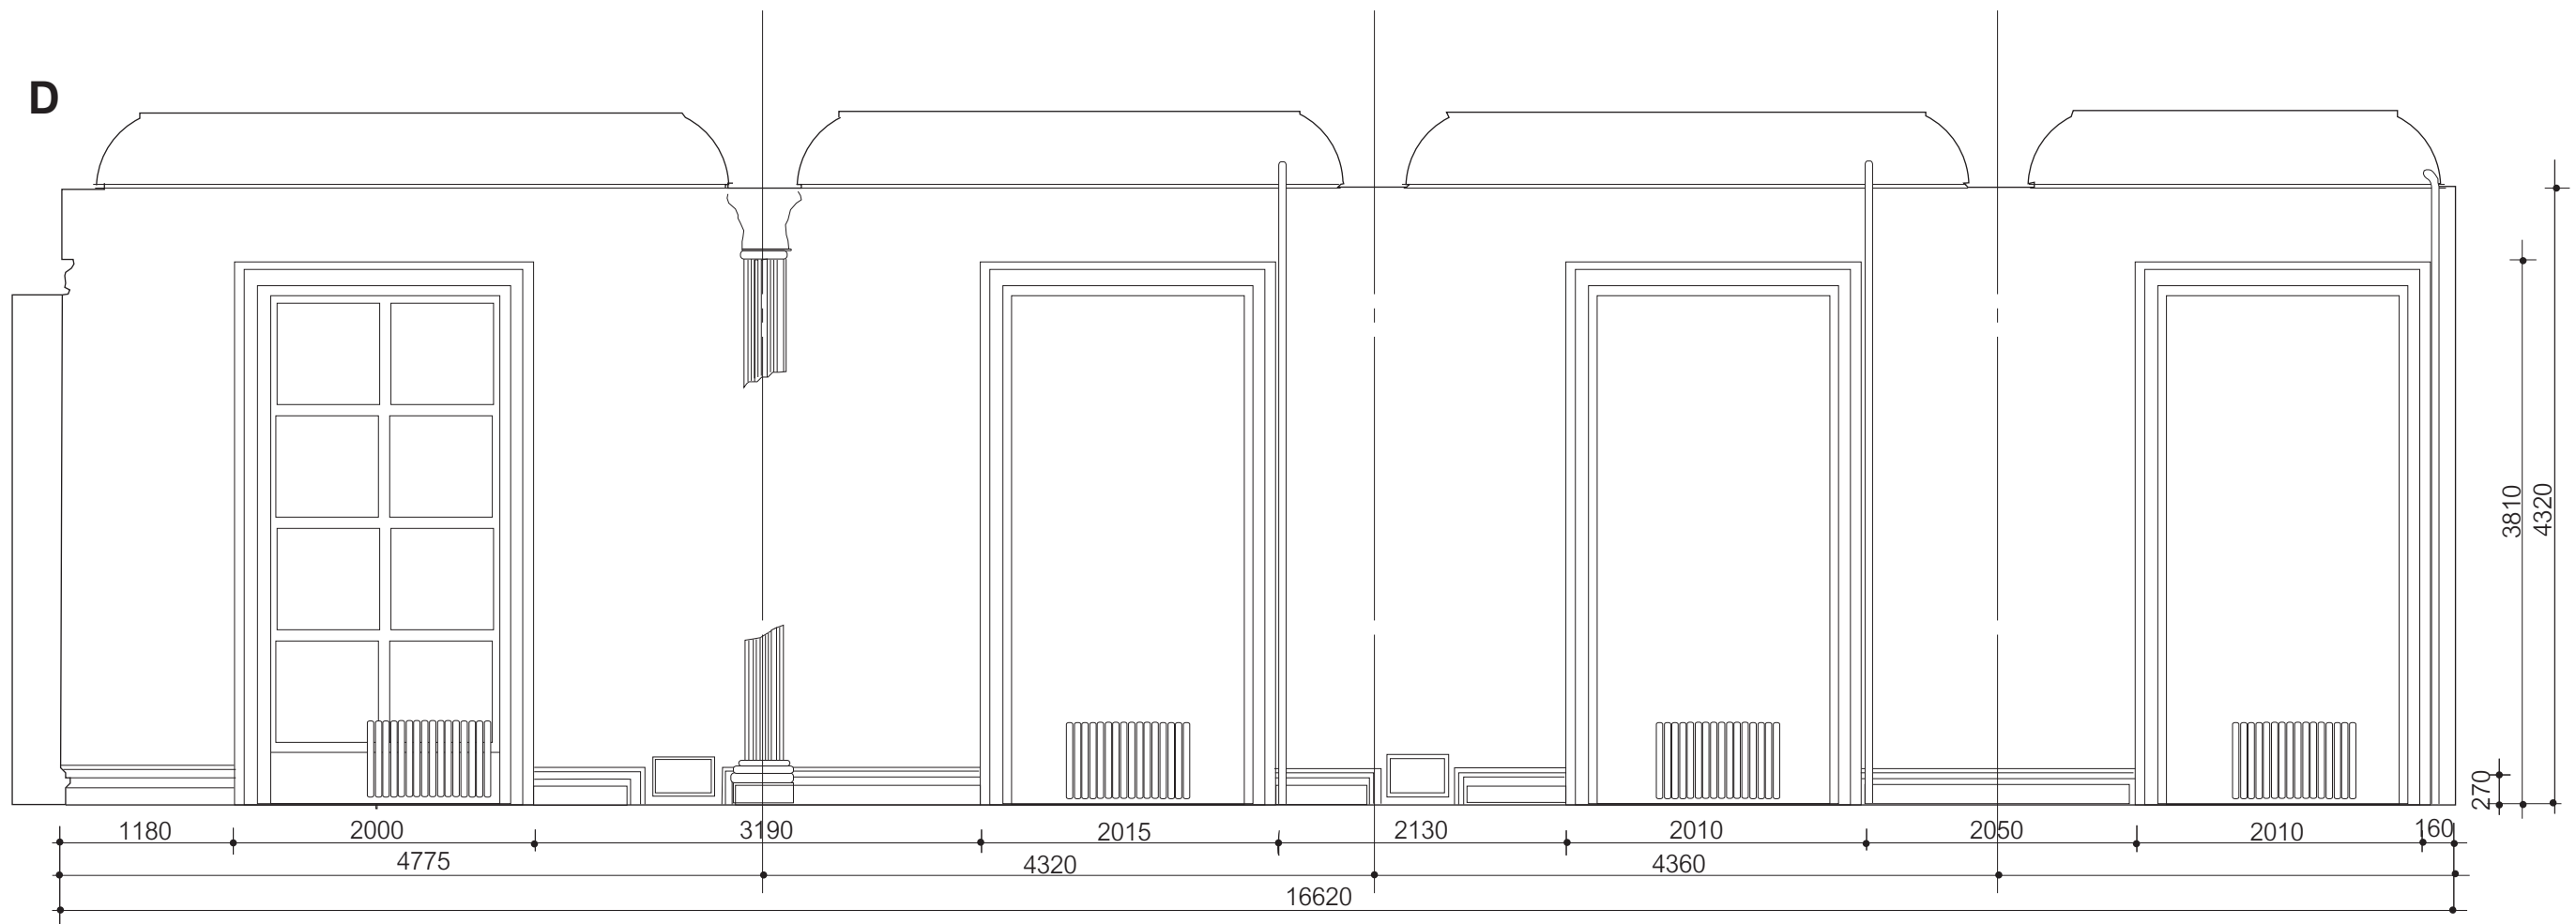

**Williamsburg Art & Historical Center DRAWINGS**

s:1/50mm

Williamsburg Art & Historical Center 2nd floor GALLERY A floor plan s:1/50mm

1' = 12" = 30.48 cm; 1" = 2.54 cm

Williamsburg Art & Historical Center 2nd floor GALLERY A elevation s:1/50mm

1' = 12" = 30.48 cm; 1" = 2.54 cm

Williamsburg Art & Historical Center 2nd floor GALLERY A elevation s:1/50mm

1' = 12" = 30.48 cm; 1" = 2.54 cm

Williamsburg Art & Historical Center 1st floor small room s:1/50mm

1' = 12" = 30.48 cm; 1" = 2.54 cm

Williamsburg Art & Historical Center stair hall s:1/50mm

1' = 12" = 30.48 cm; 1" = 2.54 cm