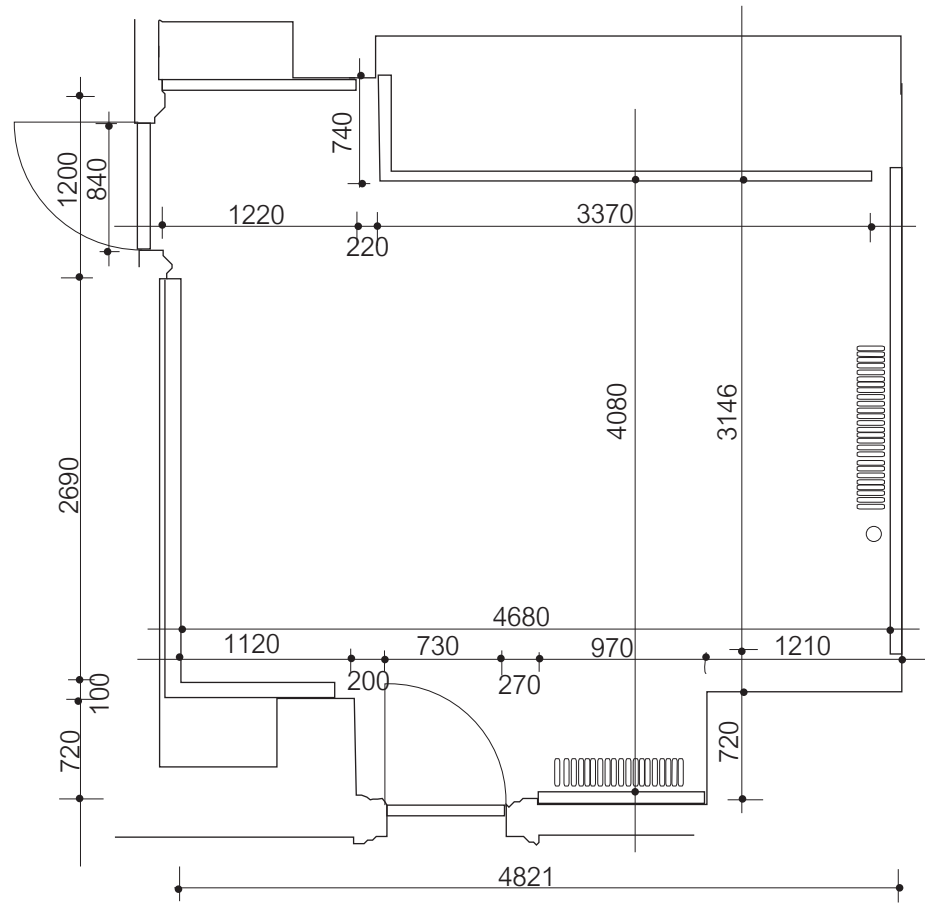

**Williamsburg Art & Historical Center DRAWINGS**

s:1/50mm

Williamsburg Art & Historical Center 2nd floor GALLERY A floor plan s:1/50mm

1' = 12" = 30.48 cm; 1" = 2.54 cm

Williamsburg Art & Historical Center 2nd floor GALLERY A elevation s:1/50mm

1' = 12" = 30.48 cm; 1" = 2.54 cm

Williamsburg Art & Historical Center 2nd floor GALLERY A elevation s:1/50mm

1' = 12" = 30.48 cm; 1" = 2.54 cm

Williamsburg Art & Historical Center 1st floor small room s:1/50mm

1' = 12" = 30.48 cm; 1" = 2.54 cm

Williamsburg Art & Historical Center stair hall s:1/50mm

1' = 12" = 30.48 cm; 1" = 2.54 cm