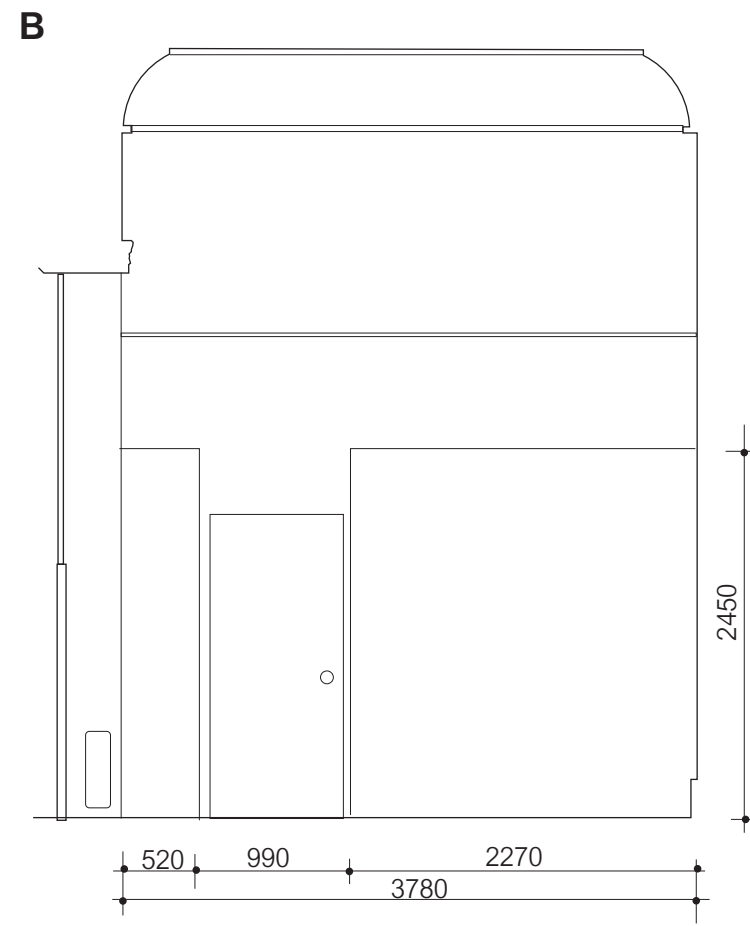

**Williamsburg Art & Historical Center DRAWINGS**

s:1/50mm

Williamsburg Art & Historical Center 2nd floor GALLERY A floor plan s:1/50mm

1' = 12" = 30.48 cm; 1" = 2.54 cm

Williamsburg Art & Historical Center 2nd floor GALLERY A elevation s:1/50mm

1' = 12" = 30.48 cm; 1" = 2.54 cm

Williamsburg Art & Historical Center 2nd floor GALLERY A elevation s:1/50mm

1' = 12" = 30.48 cm; 1" = 2.54 cm

Williamsburg Art & Historical Center 1st floor small room s:1/50mm

1' = 12" = 30.48 cm; 1" = 2.54 cm

Williamsburg Art & Historical Center stair hall s:1/50mm

1' = 12" = 30.48 cm; 1" = 2.54 cm