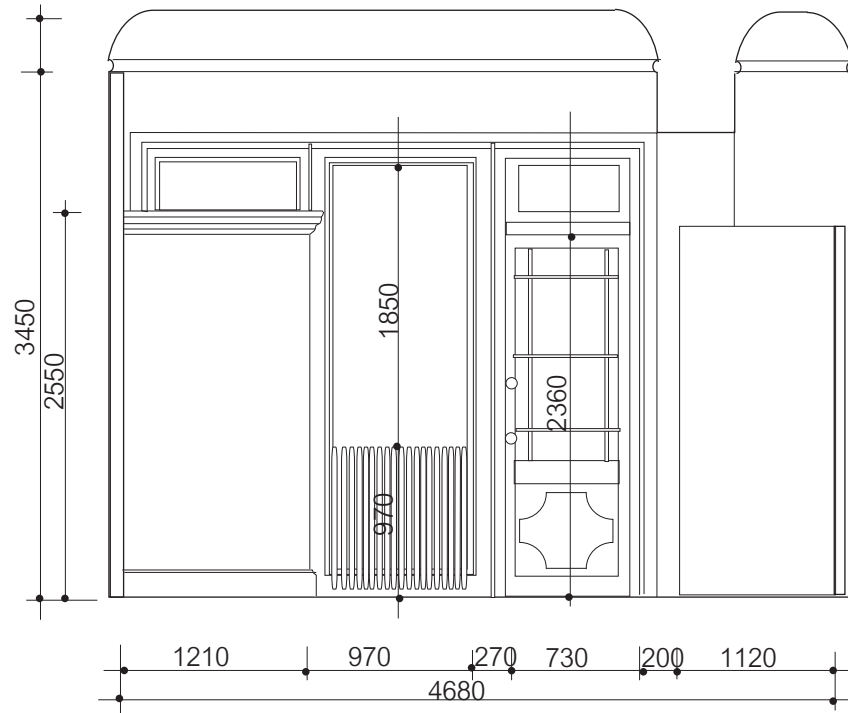

**Williamsburg Art & Historical Center DRAWINGS**

s:1/50mm

Williamsburg Art & Historical Center 2nd floor GALLERY A floor plan s:1/50mm

1' = 12" = 30.48 cm; 1" = 2.54 cm

Williamsburg Art & Historical Center 2nd floor GALLERY A elevation s:1/50mm

1' = 12" = 30.48 cm; 1" = 2.54 cm

Williamsburg Art & Historical Center 2nd floor GALLERY A elevation s:1/50mm

1' = 12" = 30.48 cm; 1" = 2.54 cm

Williamsburg Art & Historical Center 1st floor small room s:1/50mm

1' = 12" = 30.48 cm; 1" = 2.54 cm

Williamsburg Art & Historical Center stair hall s:1/50mm

1' = 12" = 30.48 cm; 1" = 2.54 cm