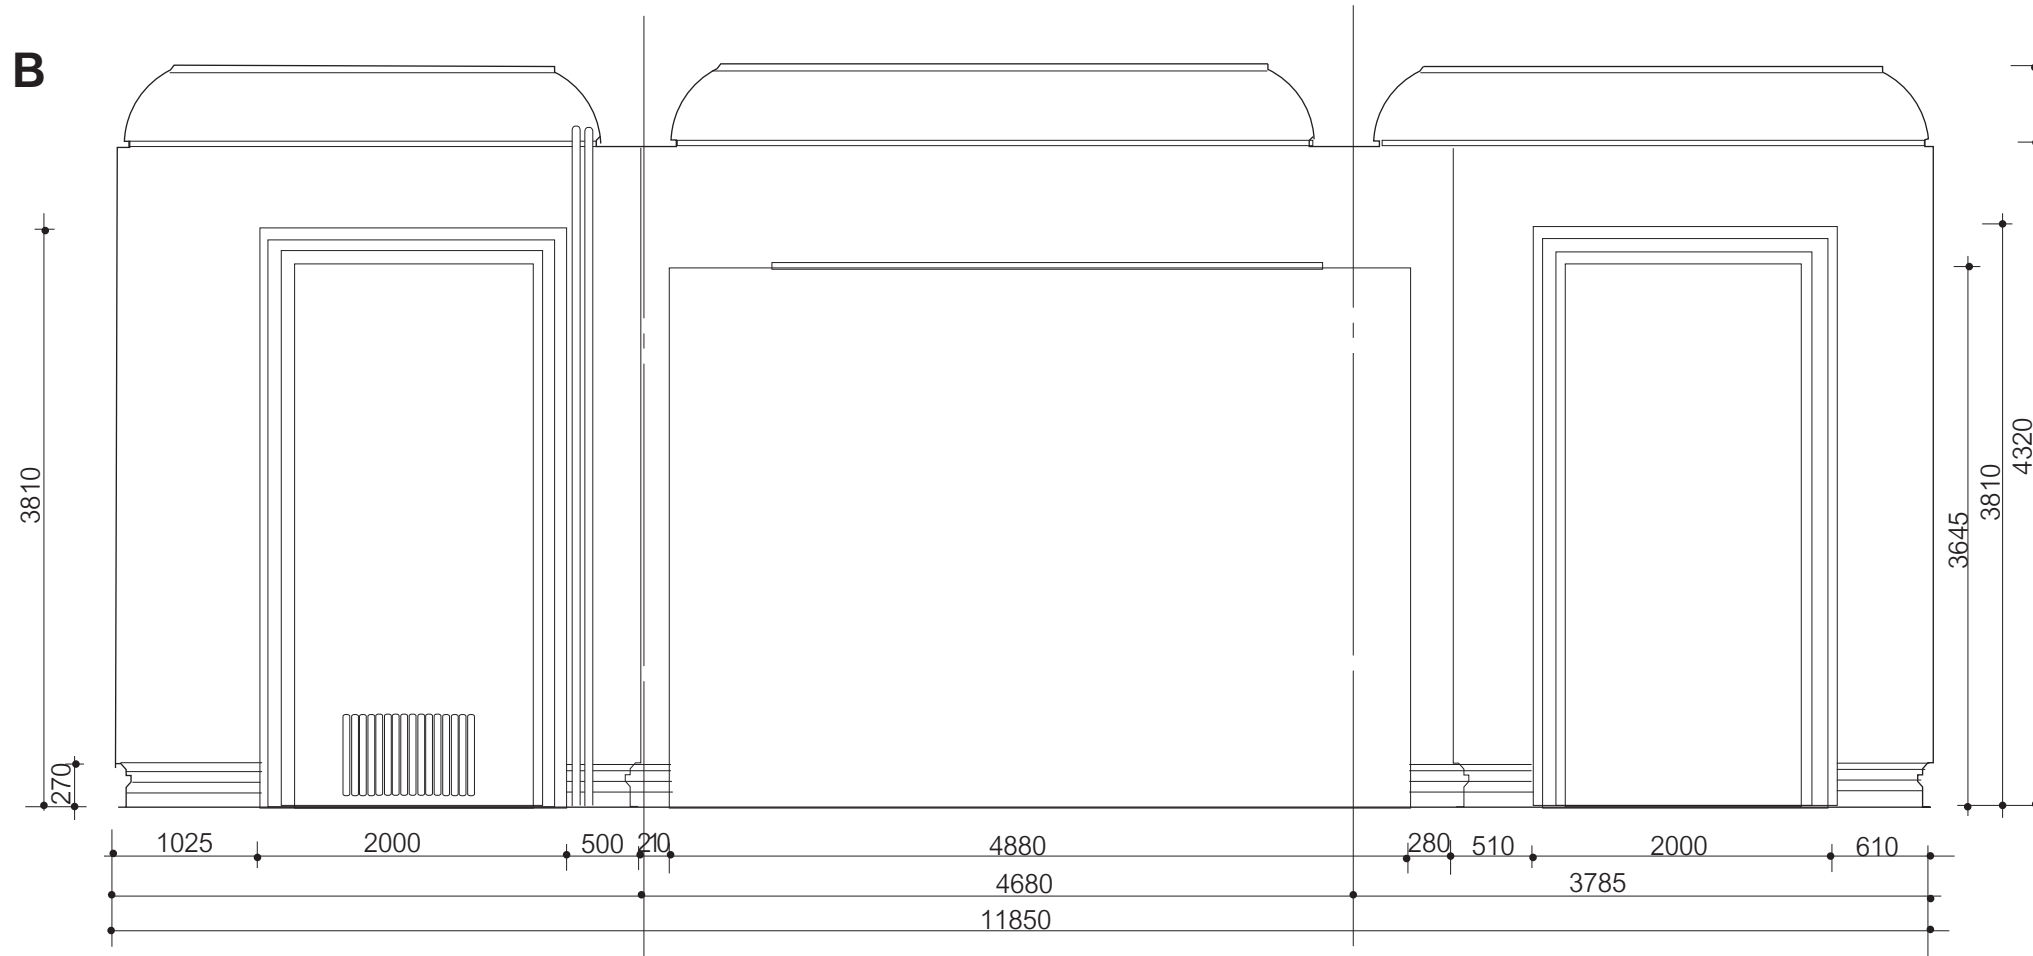

**Williamsburg Art & Historical Center DRAWINGS**

s:1/50mm

Williamsburg Art & Historical Center 2nd floor GALLERY A floor plan s:1/50mm

1' = 12" = 30.48 cm; 1" = 2.54 cm

Williamsburg Art & Historical Center 2nd floor GALLERY A elevation s:1/50mm

1' = 12" = 30.48 cm; 1" = 2.54 cm

Williamsburg Art & Historical Center 2nd floor GALLERY A elevation s:1/50mm

1' = 12" = 30.48 cm; 1" = 2.54 cm

Williamsburg Art & Historical Center 1st floor small room s:1/50mm

1' = 12" = 30.48 cm; 1" = 2.54 cm

Williamsburg Art & Historical Center stair hall s:1/50mm

1' = 12" = 30.48 cm; 1" = 2.54 cm