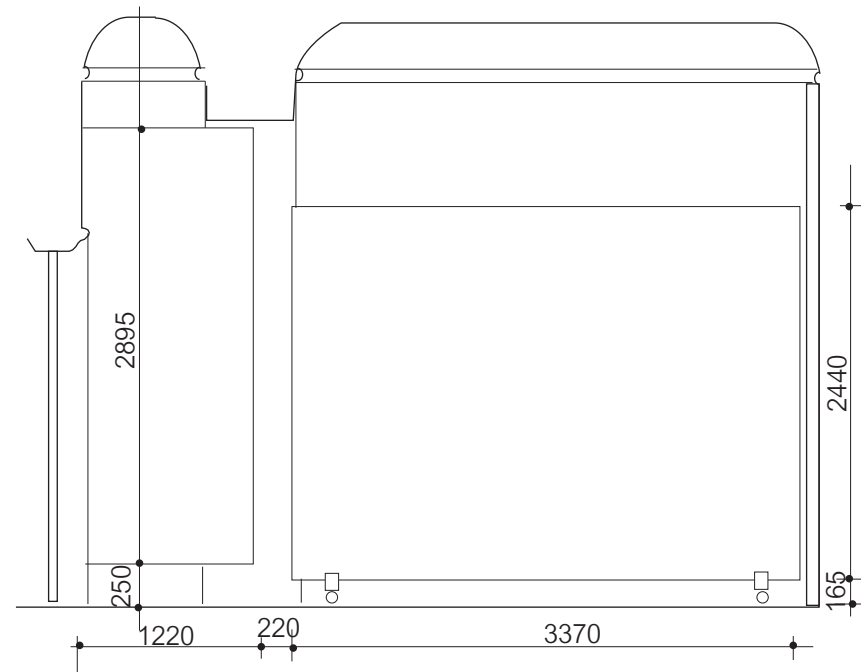

**Williamsburg Art & Historical Center DRAWINGS**

s:1/50mm

Williamsburg Art & Historical Center 2nd floor GALLERY A floor plan s:1/50mm

1' = 12" = 30.48 cm; 1" = 2.54 cm

Williamsburg Art & Historical Center 2nd floor GALLERY A elevation s:1/50mm

1' = 12" = 30.48 cm; 1" = 2.54 cm

Williamsburg Art & Historical Center 2nd floor GALLERY A elevation s:1/50mm

1' = 12" = 30.48 cm; 1" = 2.54 cm

Williamsburg Art & Historical Center 1st floor small room s:1/50mm

1' = 12" = 30.48 cm; 1" = 2.54 cm

Williamsburg Art & Historical Center stair hall s:1/50mm

1' = 12" = 30.48 cm; 1" = 2.54 cm