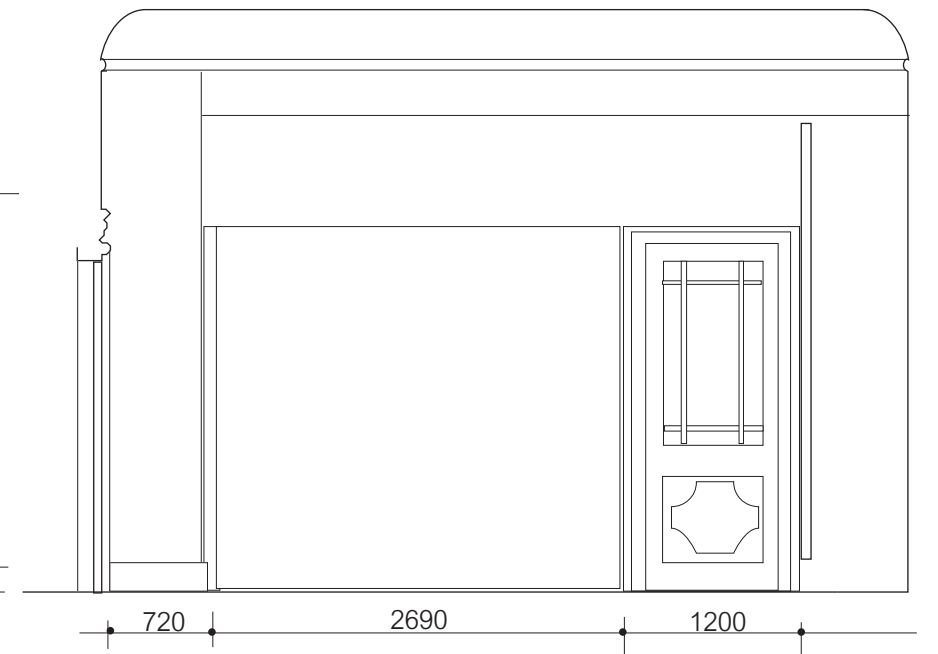

**Williamsburg Art & Historical Center DRAWINGS**

s:1/50mm

Williamsburg Art & Historical Center 2nd floor GALLERY A floor plan s:1/50mm

1' = 12" = 30.48 cm; 1" = 2.54 cm

Williamsburg Art & Historical Center 2nd floor GALLERY A elevation s:1/50mm

1' = 12" = 30.48 cm; 1" = 2.54 cm

Williamsburg Art & Historical Center 2nd floor GALLERY A elevation s:1/50mm

1' = 12" = 30.48 cm; 1" = 2.54 cm

Williamsburg Art & Historical Center 1st floor small room s:1/50mm

1' = 12" = 30.48 cm; 1" = 2.54 cm

Williamsburg Art & Historical Center stair hall s:1/50mm

1' = 12" = 30.48 cm; 1" = 2.54 cm