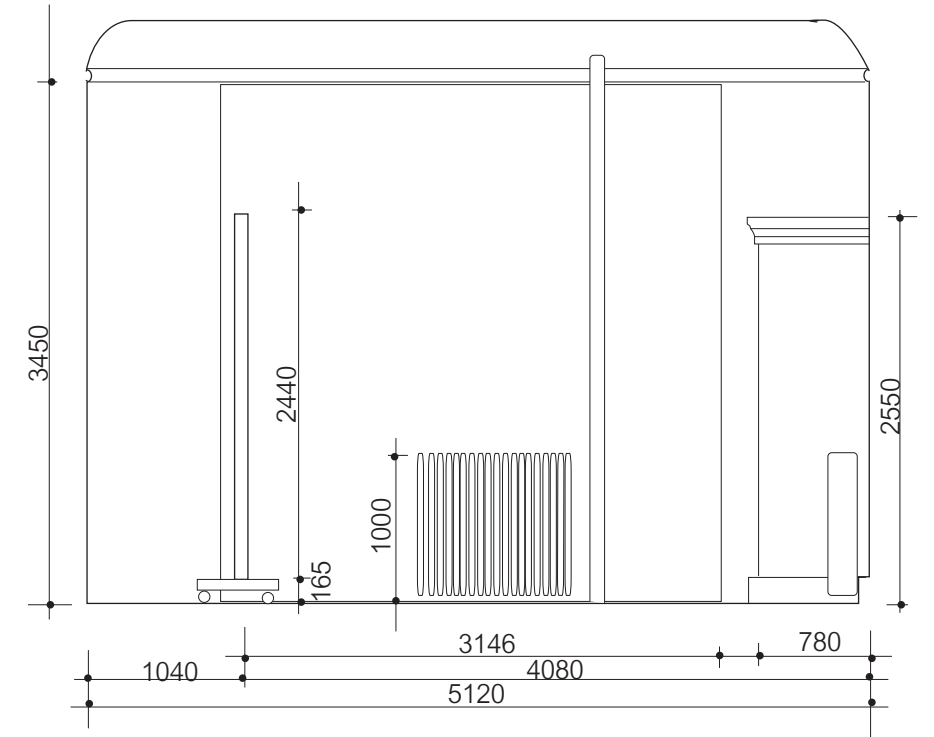

**Williamsburg Art & Historical Center DRAWINGS**

s:1/50mm

Williamsburg Art & Historical Center 2nd floor GALLERY A floor plan s:1/50mm

1' = 12" = 30.48 cm; 1" = 2.54 cm

Williamsburg Art & Historical Center 2nd floor GALLERY A elevation s:1/50mm

1' = 12" = 30.48 cm; 1" = 2.54 cm

Williamsburg Art & Historical Center 2nd floor GALLERY A elevation s:1/50mm

1' = 12" = 30.48 cm; 1" = 2.54 cm

Williamsburg Art & Historical Center 1st floor small room s:1/50mm

1' = 12" = 30.48 cm; 1" = 2.54 cm

Williamsburg Art & Historical Center stair hall s:1/50mm

1' = 12" = 30.48 cm; 1" = 2.54 cm