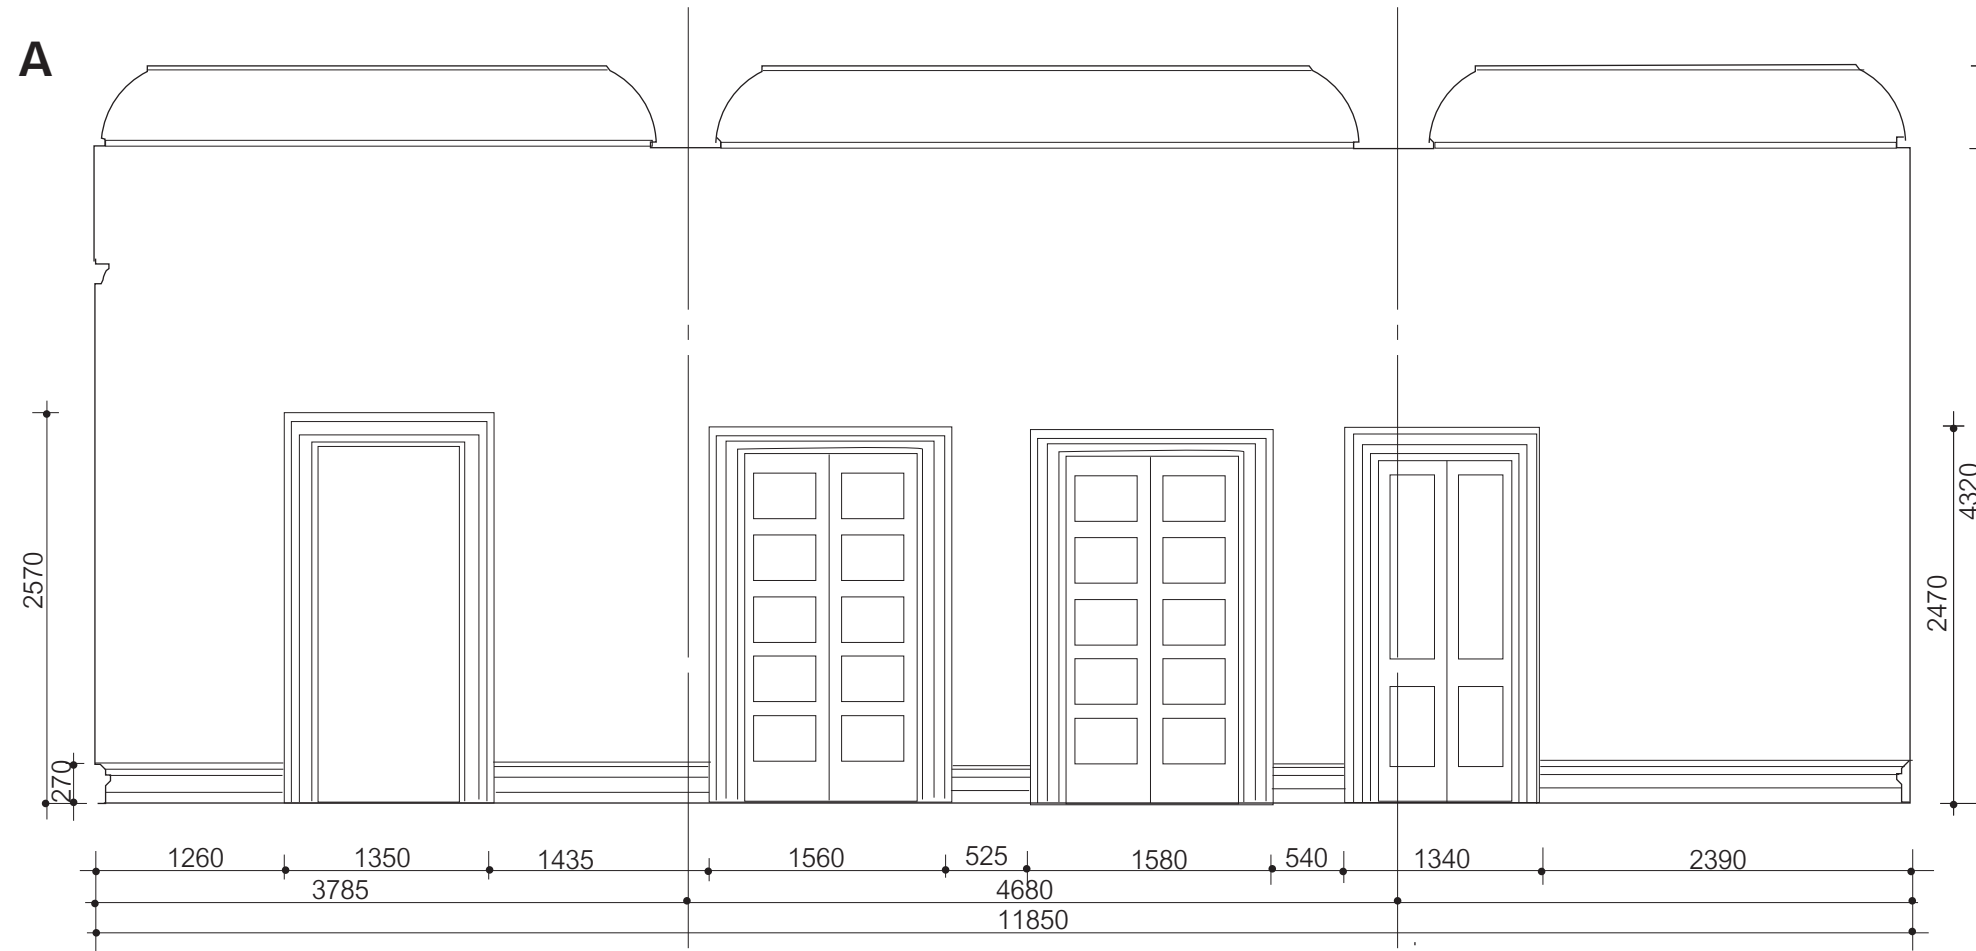

**Williamsburg Art & Historical Center DRAWINGS**

s:1/50mm

Williamsburg Art & Historical Center 2nd floor GALLERY A floor plan s:1/50mm

1' = 12" = 30.48 cm; 1" = 2.54 cm

Williamsburg Art & Historical Center 2nd floor GALLERY A elevation s:1/50mm

1' = 12" = 30.48 cm; 1" = 2.54 cm

Williamsburg Art & Historical Center 2nd floor GALLERY A elevation s:1/50mm

1' = 12" = 30.48 cm; 1" = 2.54 cm

Williamsburg Art & Historical Center 1st floor small room s:1/50mm

1' = 12" = 30.48 cm; 1" = 2.54 cm

Williamsburg Art & Historical Center stair hall s:1/50mm

1' = 12" = 30.48 cm; 1" = 2.54 cm