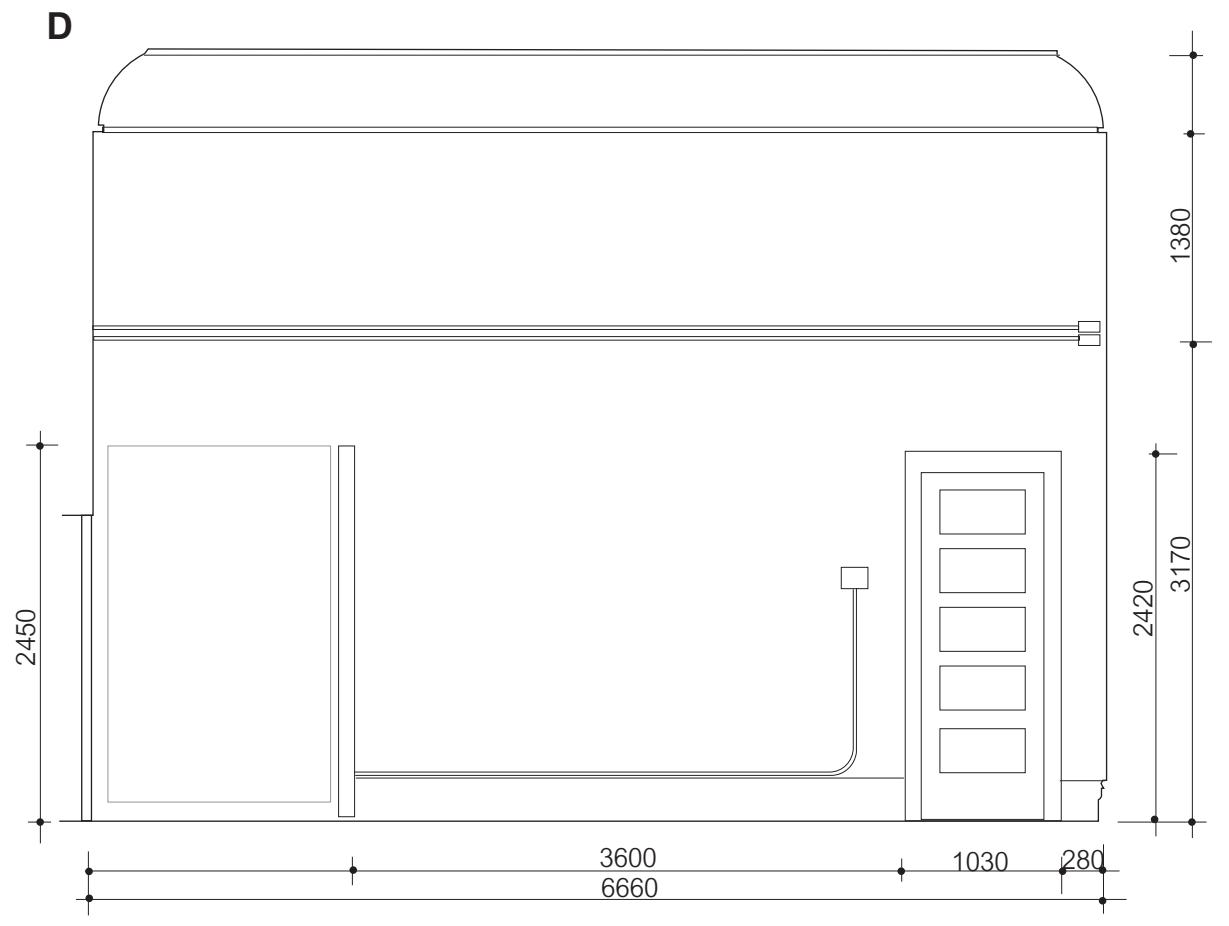

**Williamsburg Art & Historical Center DRAWINGS**

s:1/50mm

Williamsburg Art & Historical Center 2nd floor GALLERY A floor plan s:1/50mm

1' = 12" = 30.48 cm; 1" = 2.54 cm

Williamsburg Art & Historical Center 2nd floor GALLERY A elevation s:1/50mm

1' = 12" = 30.48 cm; 1" = 2.54 cm

Williamsburg Art & Historical Center 2nd floor GALLERY A elevation s:1/50mm

1' = 12" = 30.48 cm; 1" = 2.54 cm

Williamsburg Art & Historical Center 1st floor small room s:1/50mm

1' = 12" = 30.48 cm; 1" = 2.54 cm

Williamsburg Art & Historical Center stair hall s:1/50mm

1' = 12" = 30.48 cm; 1" = 2.54 cm