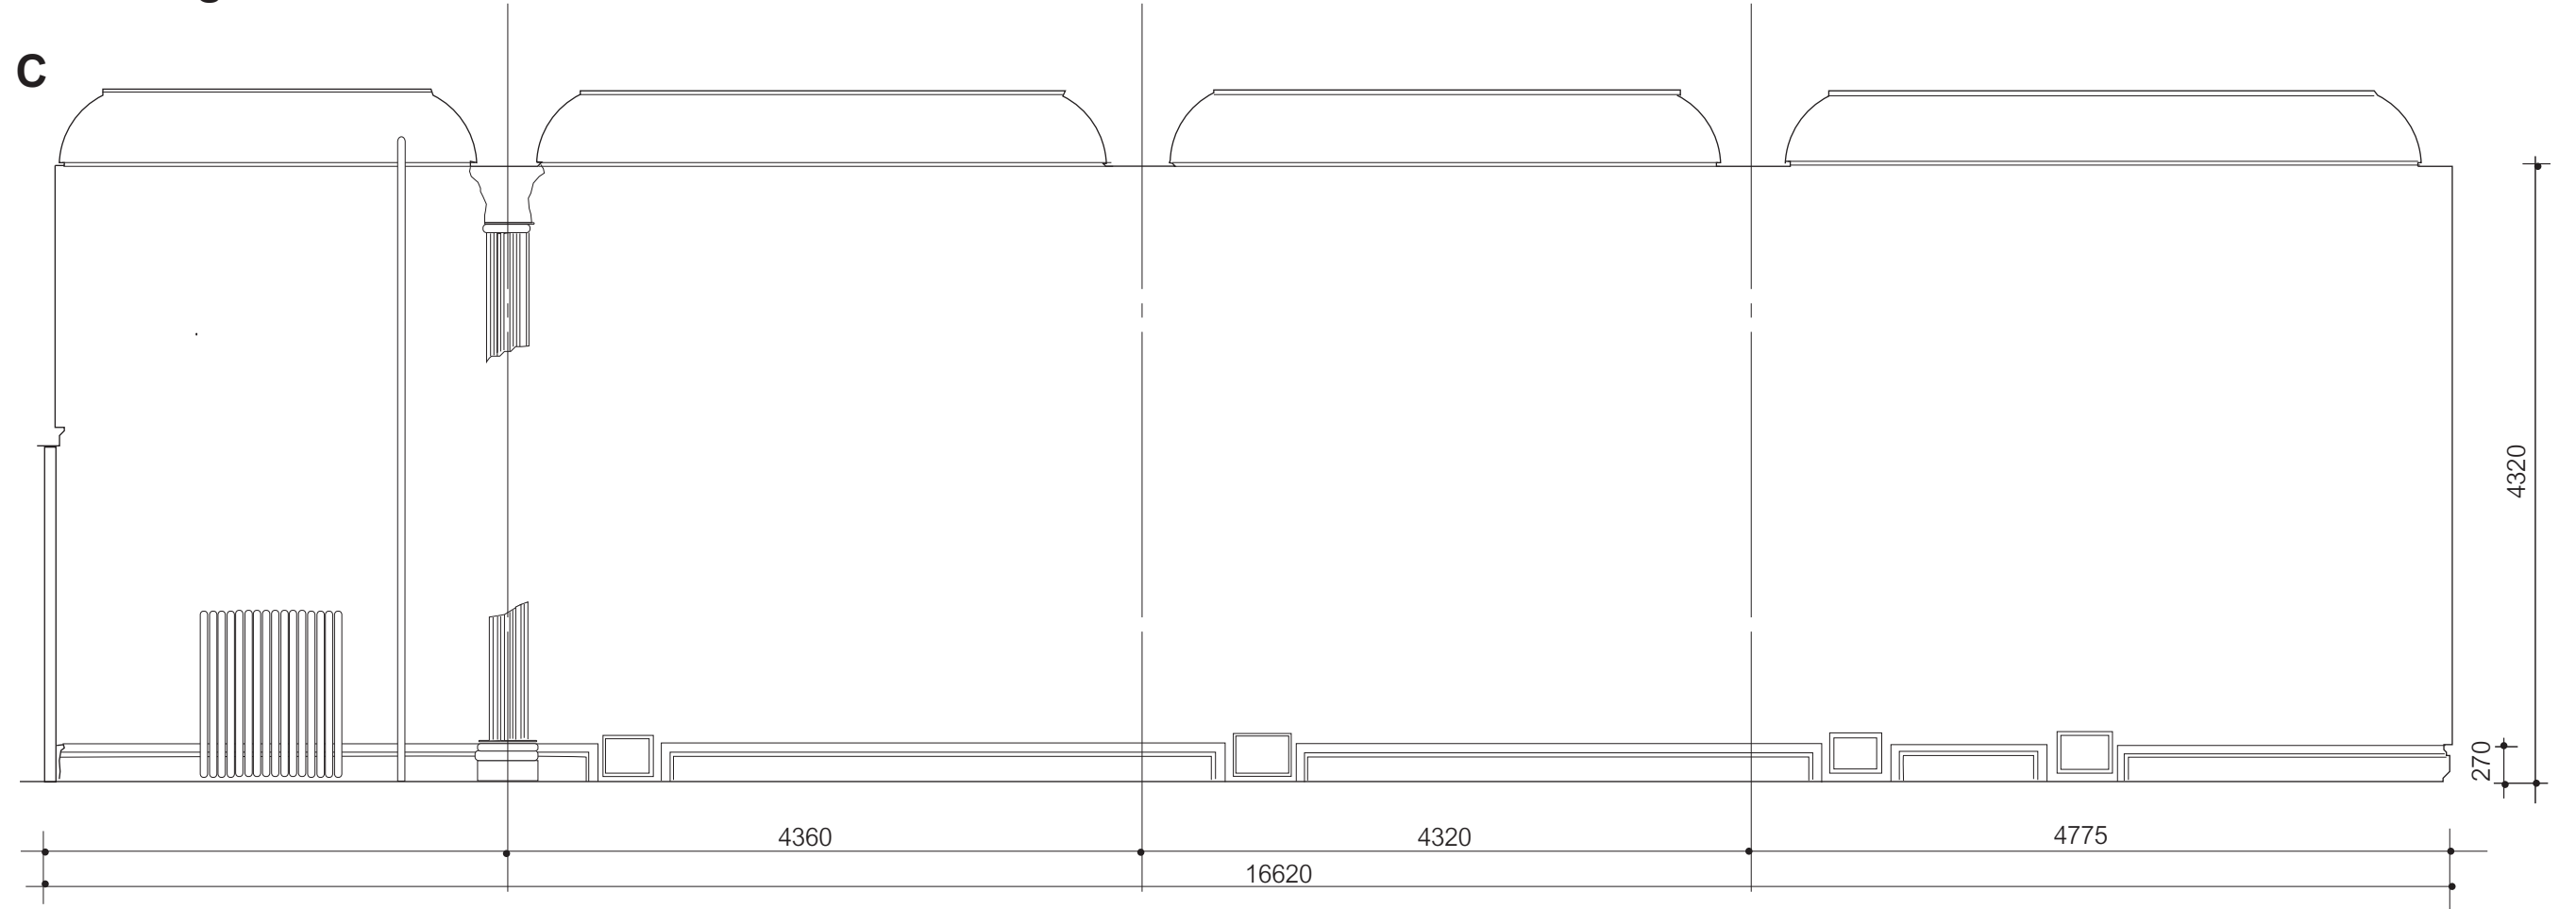

**Williamsburg Art & Historical Center DRAWINGS**

s:1/50mm

Williamsburg Art & Historical Center 2nd floor GALLERY A floor plan s:1/50mm

1' = 12" = 30.48 cm; 1" = 2.54 cm

Williamsburg Art & Historical Center 2nd floor GALLERY A elevation s:1/50mm

1' = 12" = 30.48 cm; 1" = 2.54 cm

Williamsburg Art & Historical Center 2nd floor GALLERY A elevation s:1/50mm

1' = 12" = 30.48 cm; 1" = 2.54 cm

Williamsburg Art & Historical Center 1st floor small room s:1/50mm

1' = 12" = 30.48 cm; 1" = 2.54 cm

Williamsburg Art & Historical Center stair hall s:1/50mm

1' = 12" = 30.48 cm; 1" = 2.54 cm