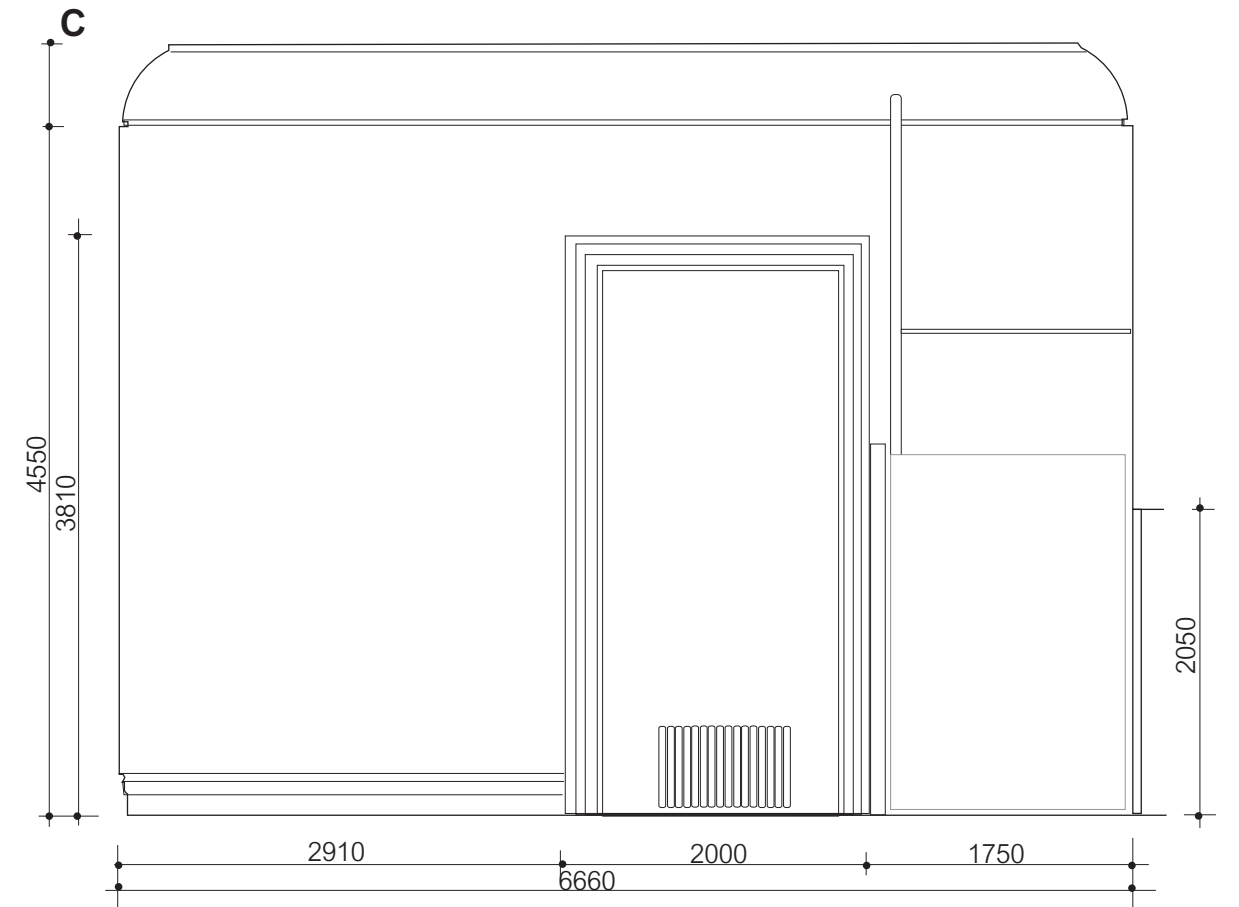

**Williamsburg Art & Historical Center DRAWINGS**

s:1/50mm

Williamsburg Art & Historical Center 2nd floor GALLERY A floor plan s:1/50mm

1' = 12" = 30.48 cm; 1" = 2.54 cm

Williamsburg Art & Historical Center 2nd floor GALLERY A elevation s:1/50mm

1' = 12" = 30.48 cm; 1" = 2.54 cm

Williamsburg Art & Historical Center 2nd floor GALLERY A elevation s:1/50mm

1' = 12" = 30.48 cm; 1" = 2.54 cm

Williamsburg Art & Historical Center 1st floor small room s:1/50mm

1' = 12" = 30.48 cm; 1" = 2.54 cm

Williamsburg Art & Historical Center stair hall s:1/50mm

1' = 12" = 30.48 cm; 1" = 2.54 cm